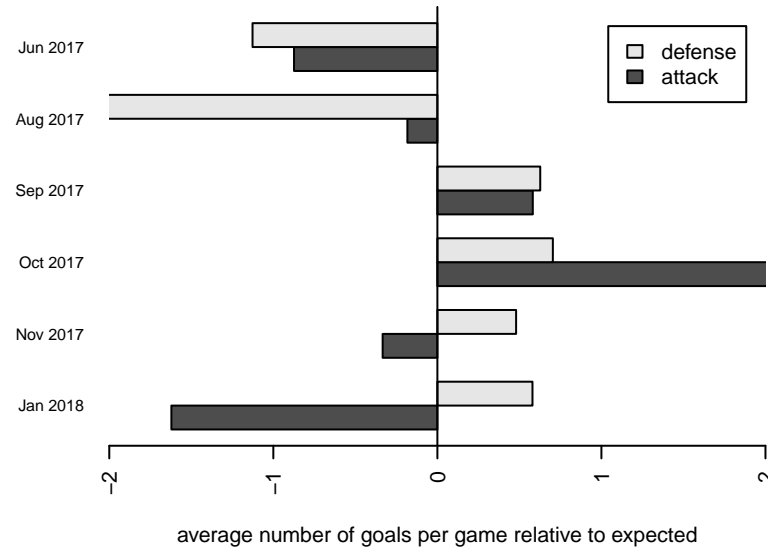

Performance relative to 13 month average