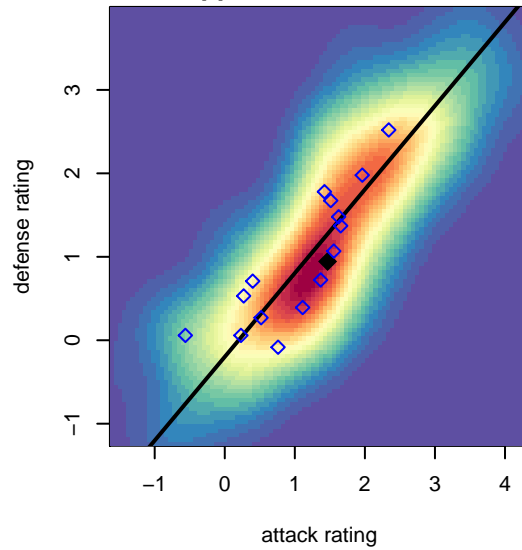

**attack and defense rating
relative to others at age
and all opponents in last 13 months**