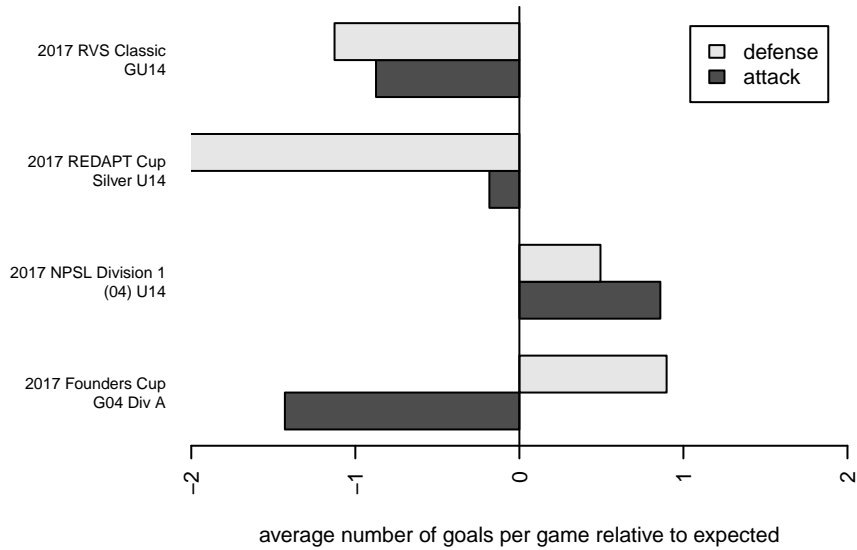

Performance relative to 13 month average