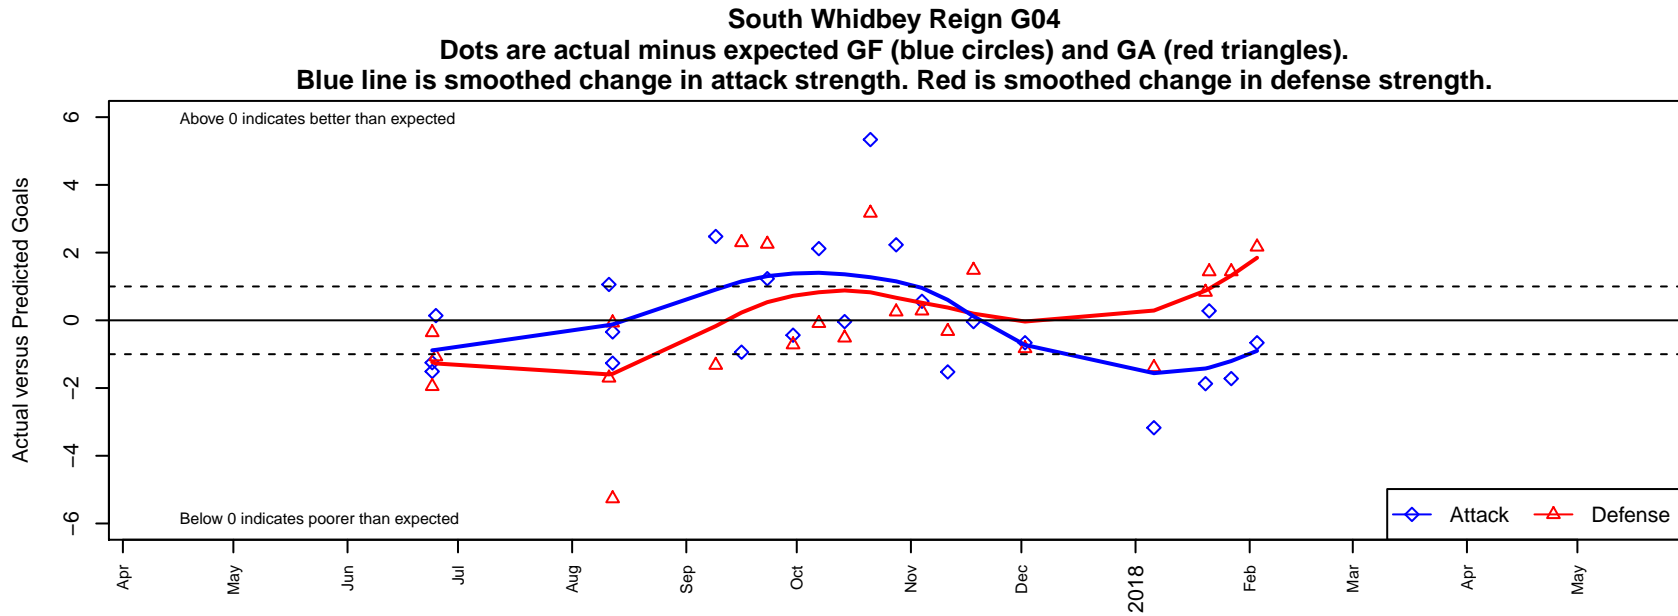

South Whidbey Reign G04

South Whidbey SC
 , WA
 G04 total strength=1148
 attack=4.34 defense=2.57
 fall league = NPSL Div 1 (04) U14

alt names used:
 South Whidbey Reign G04
 SOUTH WHIDBEY YOUTH REIGN (WA)
 Whidbey Reign
 South Whidbey Youth Soccer Club – GU14

Venues played:
 2017 RVS Classic GU14
 2017 REDAPT Cup Silver U14
 2017 NPSL Division 1 (04) U14
 2017 Founders Cup G04 Div A

**attack and defense variance (black dot)
relative to other teams
and top 10 in region**