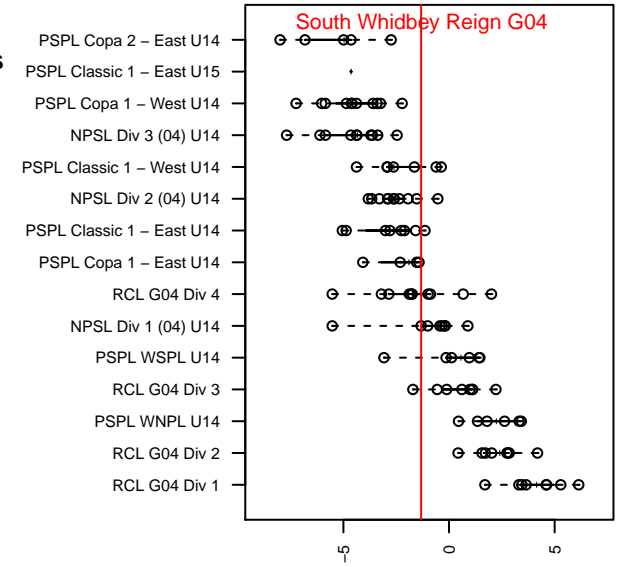

**attack and defense rating
relative to others at age
and all opponents in last 13 months**