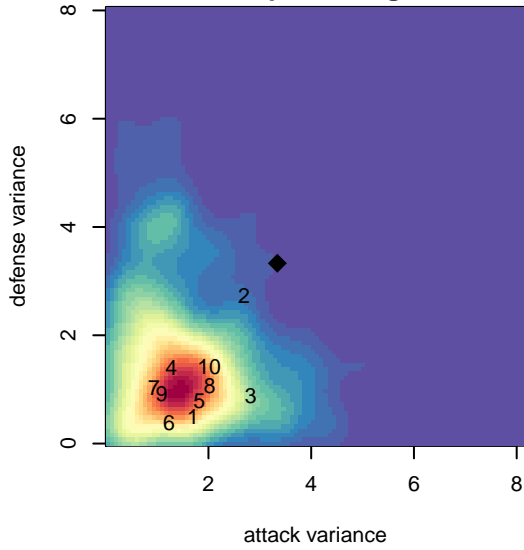

South Whidbey Reign G04

South Whidbey SC
 , WA
 G04 total strength=1148
 attack=4.34 defense=2.57
 fall league = NPSL Div 1 (04) U14

alt names used:
 South Whidbey Reign G04
 SOUTH WHIDBEY YOUTH REIGN (WA)
 Whidbey Reign
 South Whidbey Youth Soccer Club – GU14

Venues played:
 2017 RVS Classic GU14
 2017 REDAPT Cup Silver U14
 2017 NPSL Division 1 (04) U14
 2017 Founders Cup G04 Div A

**attack and defense variance (black dot)
relative to other teams
and top 10 in region**